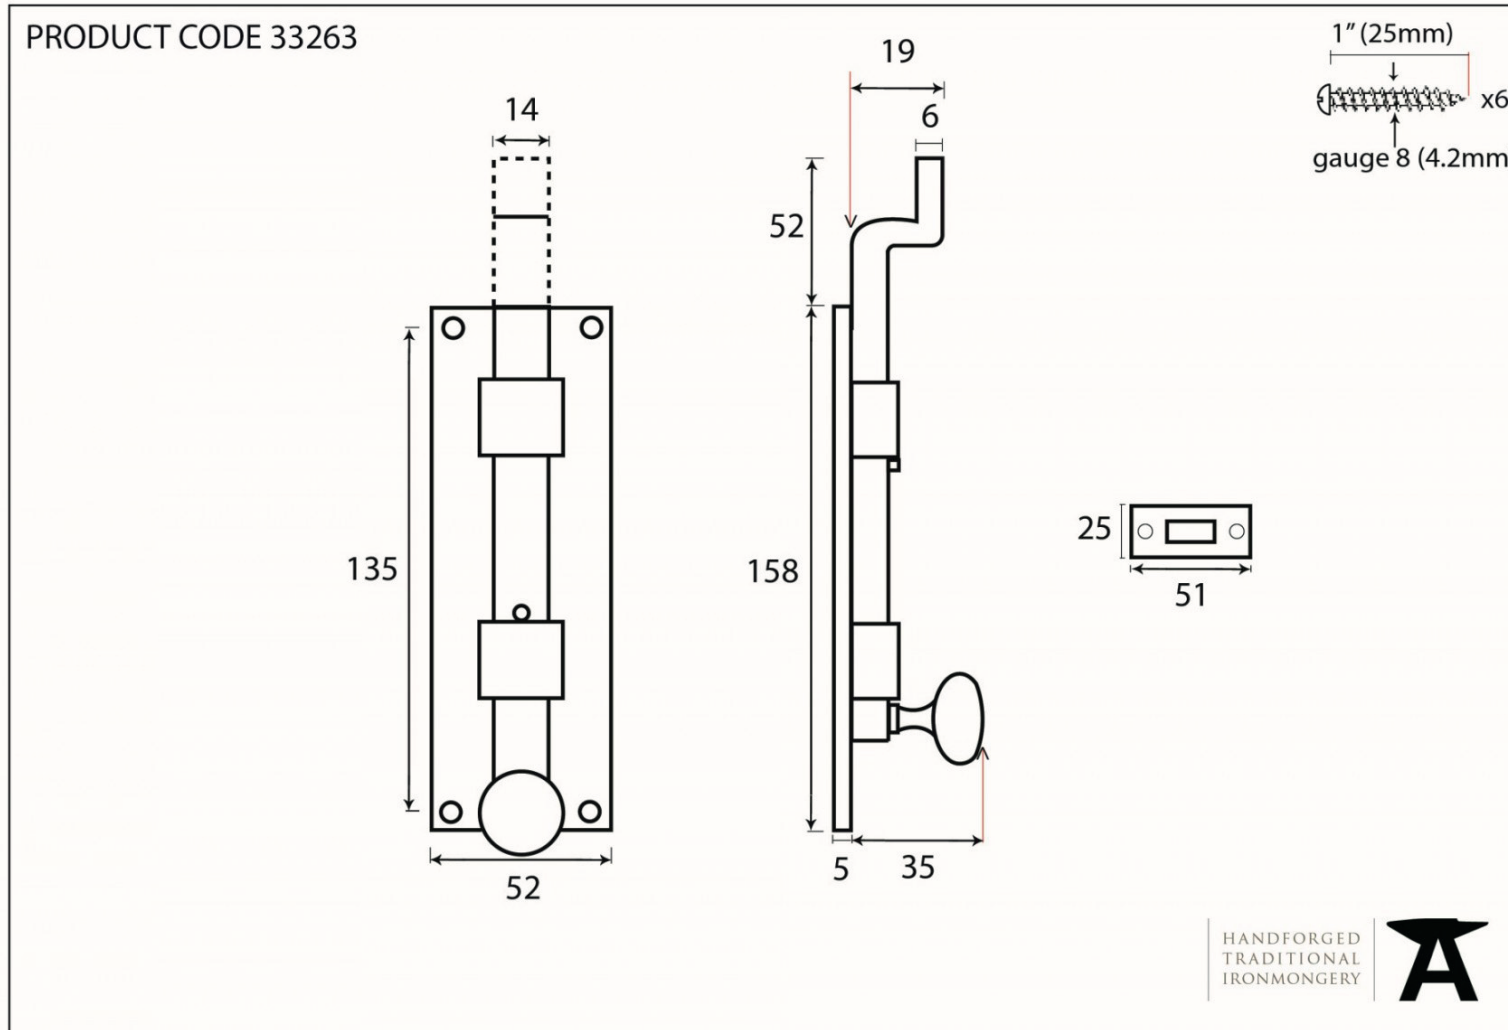

Technical Drawing

ANV33263, ANV33724, ANV33979

Anvil 6" Cranked Knob Bolt

Toolfix
Joinery & Construction Supplies

Due to the hand crafted nature of our products all measurements are approximate and should be used as a guide only